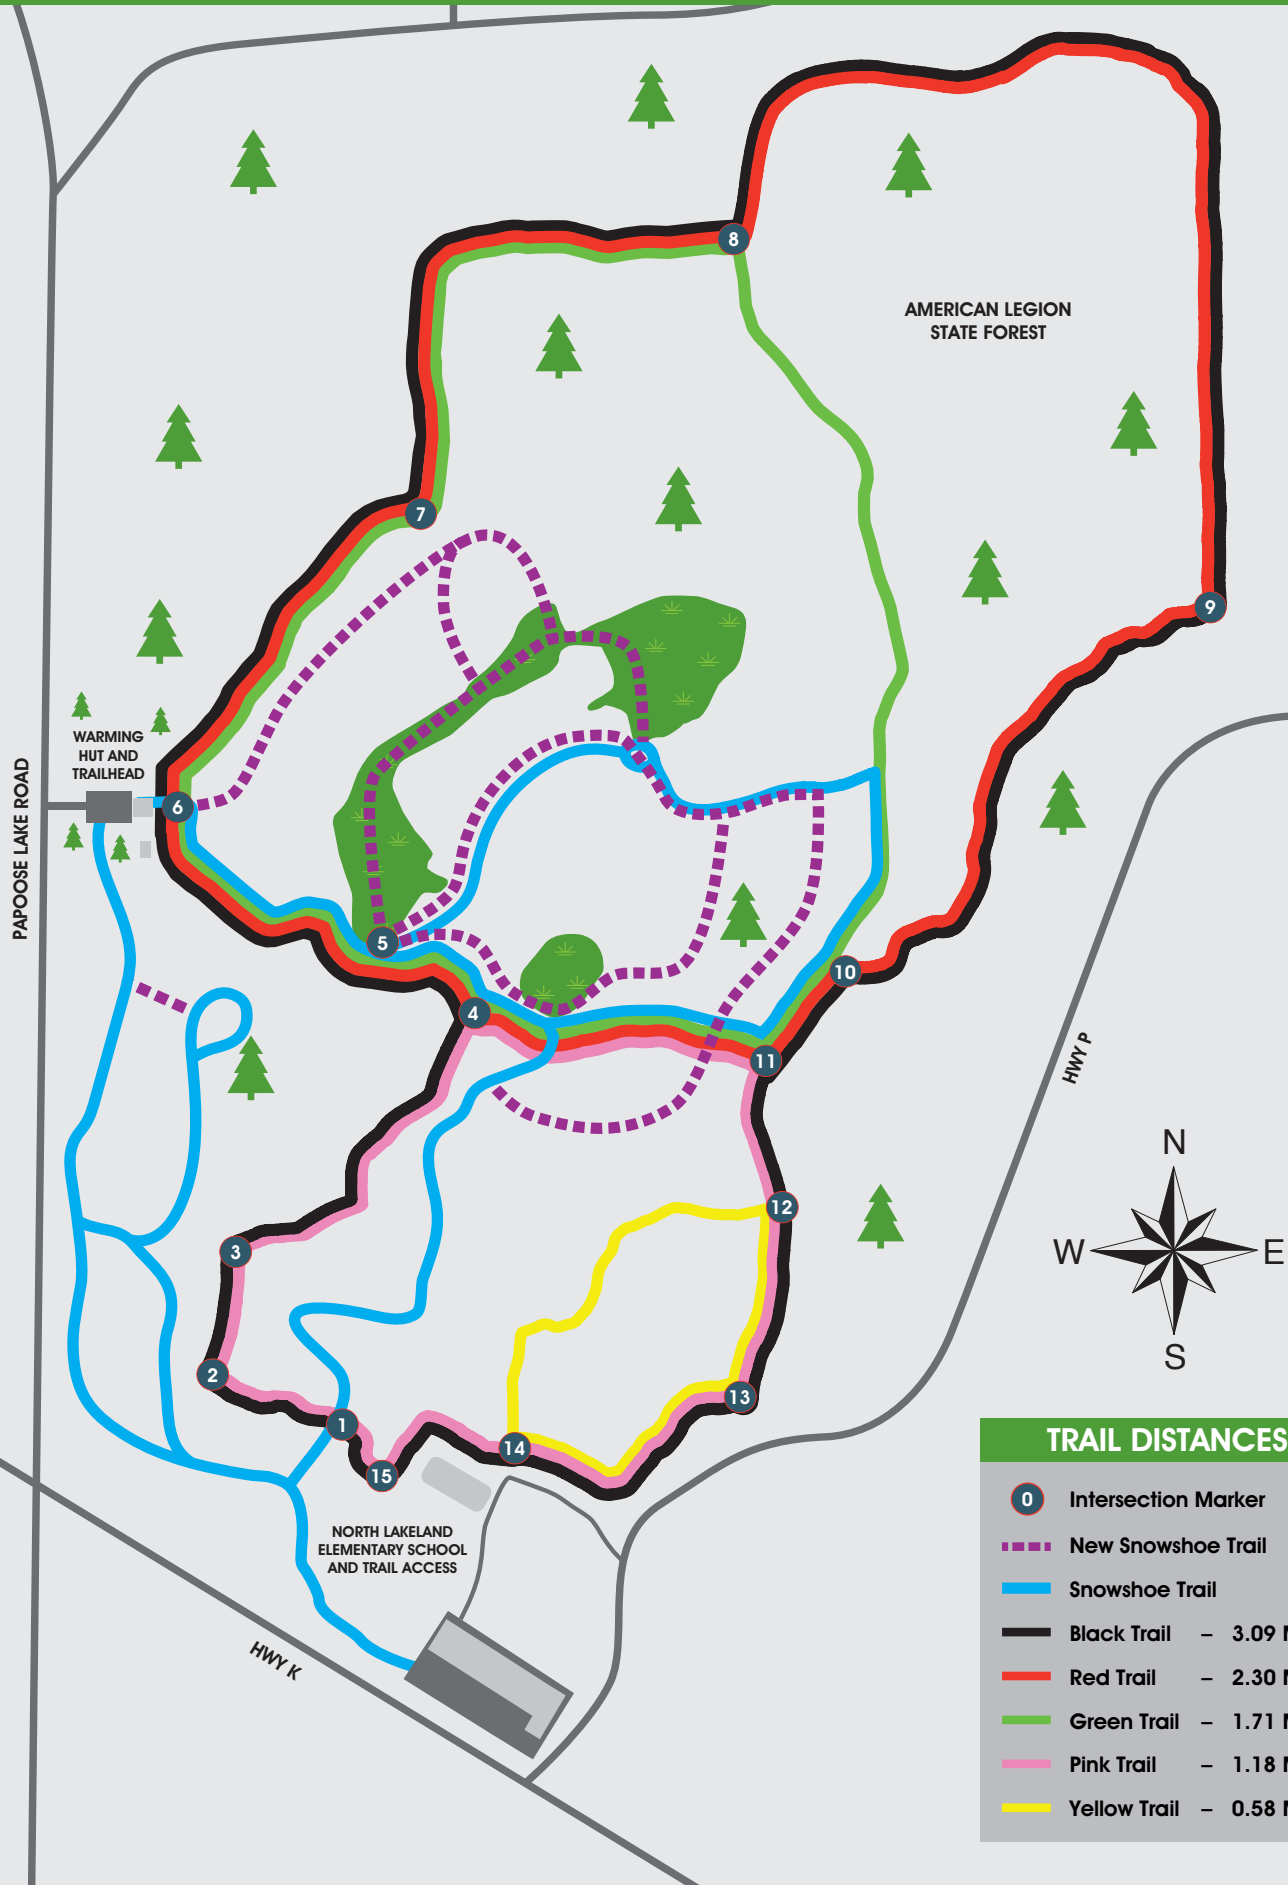

NORTH LAKELAND TRAILS (SUMMER)

TRAIL DISTANCES

	Intersection Marker
	Rustic Trail
	Black Trail - 3.09 Miles
	Red Trail - 2.30 Miles
	Green Trail - 1.71 Miles
	Purple Trail - 1.25 Miles
	Pink Trail - 1.18 Miles
	Blue Trail - 0.75 Miles
	Yellow Trail - 0.58 Miles

NORTH LAKELAND TRAILS (WINTER)

TRAIL DISTANCES	
	Intersection Marker
	New Snowshoe Trail
	Snowshoe Trail
	Black Trail - 3.09 Miles
	Red Trail - 2.30 Miles
	Green Trail - 1.71 Miles
	Pink Trail - 1.18 Miles
	Yellow Trail - 0.58 Miles