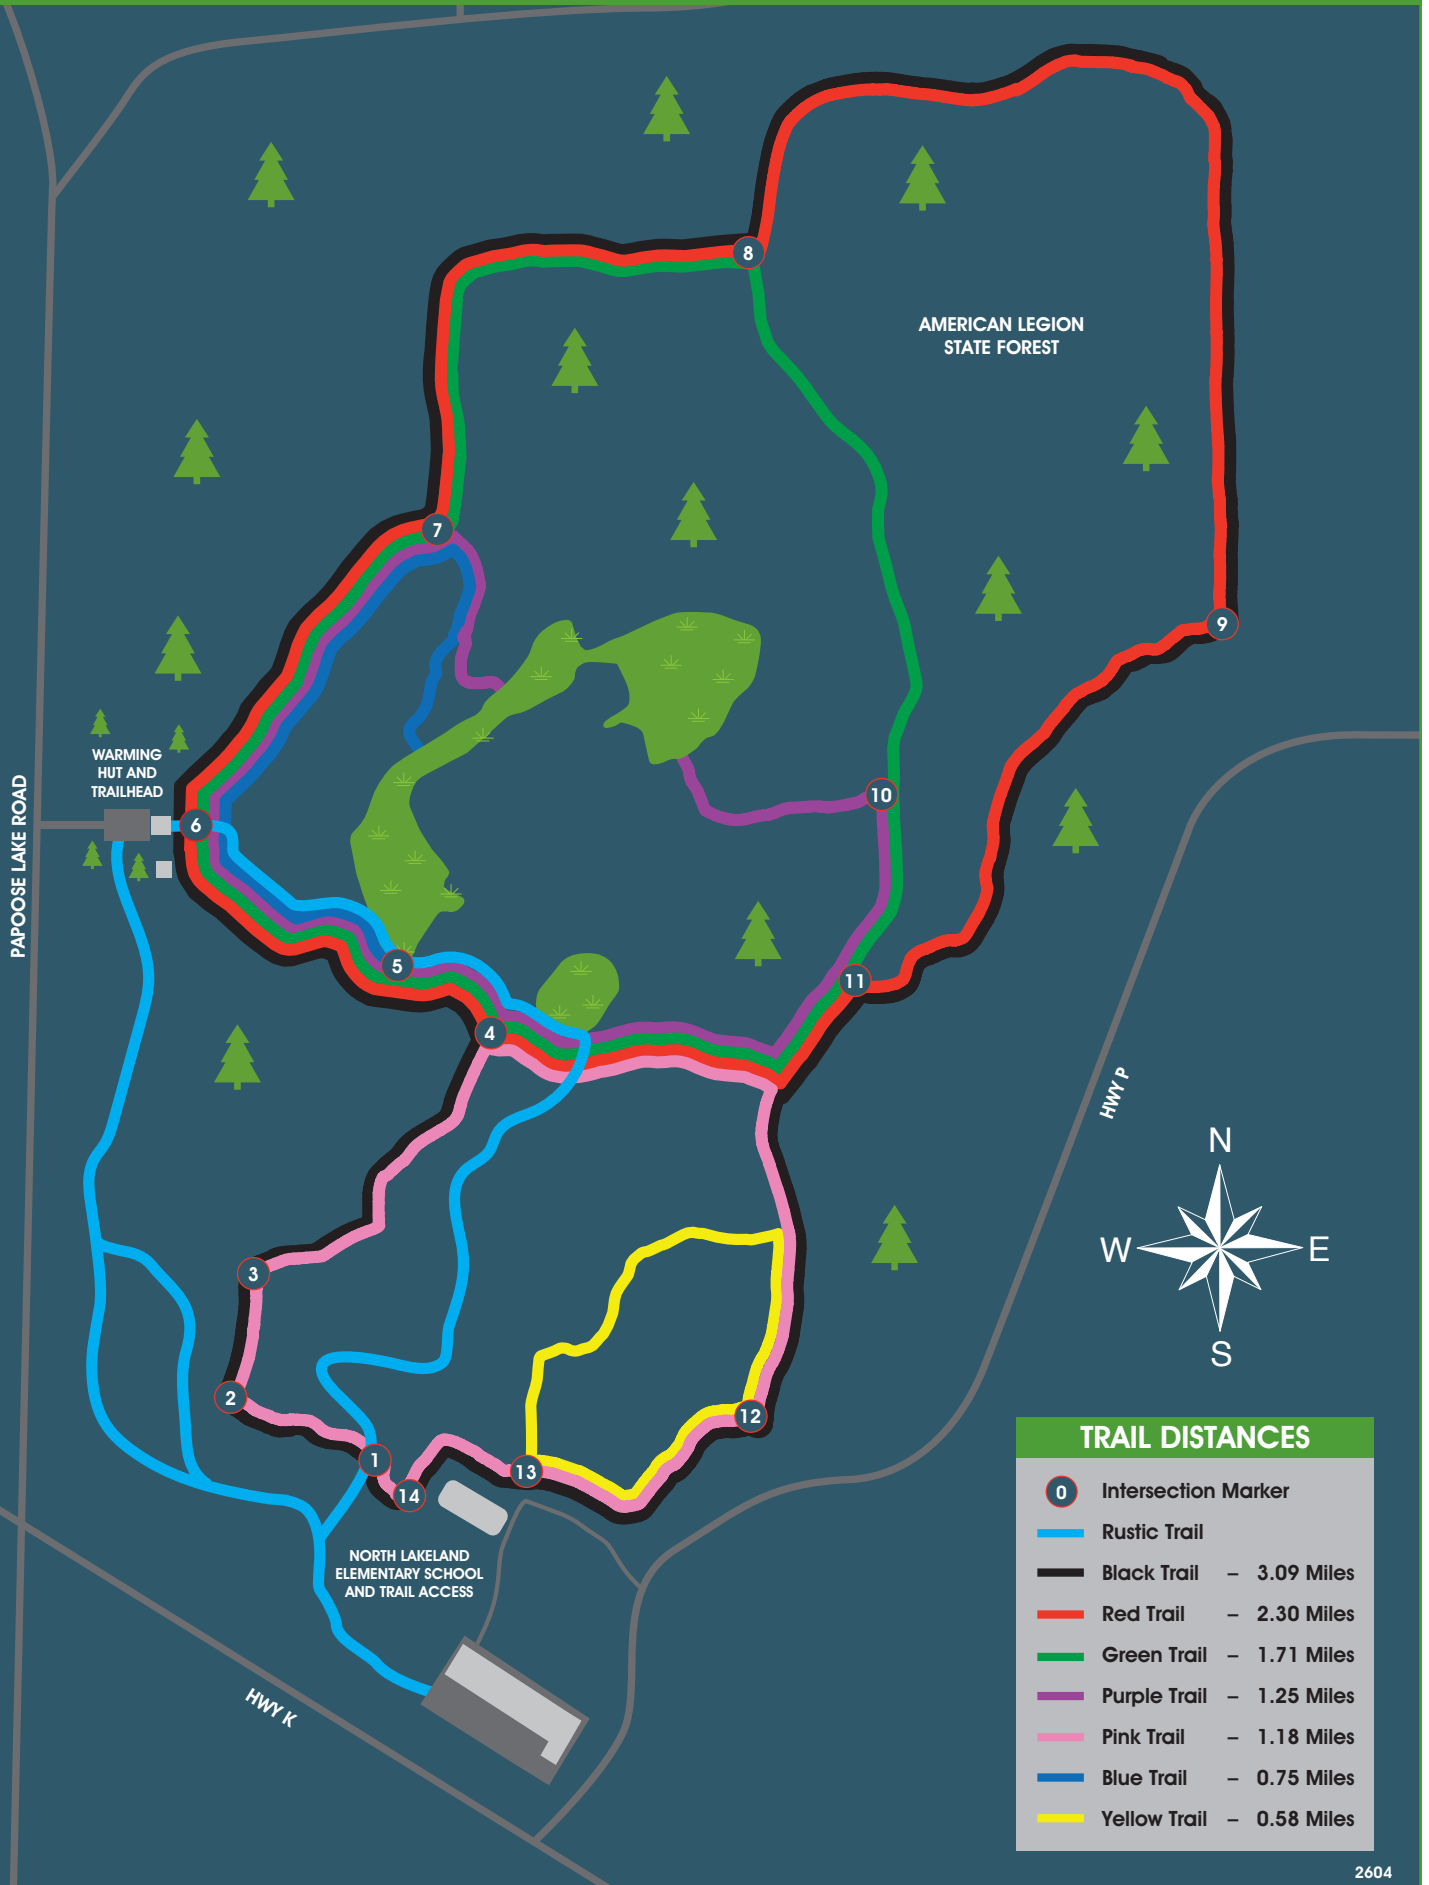

NORTH LAKELAND TRAILS (SUMMER)

TRAIL DISTANCES

	Intersection Marker
	Rustic Trail
	Black Trail - 3.09 Miles
	Red Trail - 2.30 Miles
	Green Trail - 1.71 Miles
	Purple Trail - 1.25 Miles
	Pink Trail - 1.18 Miles
	Blue Trail - 0.75 Miles
	Yellow Trail - 0.58 Miles

NORTH LAKELAND TRAILS (WINTER)

TRAIL DISTANCES	
	Intersection Marker
	New Snowshoe Trail
	Snowshoe Trail
	Black Trail - 3.09 Miles
	Red Trail - 2.30 Miles
	Green Trail - 1.71 Miles
	Pink Trail - 1.18 Miles
	Yellow Trail - 0.58 Miles